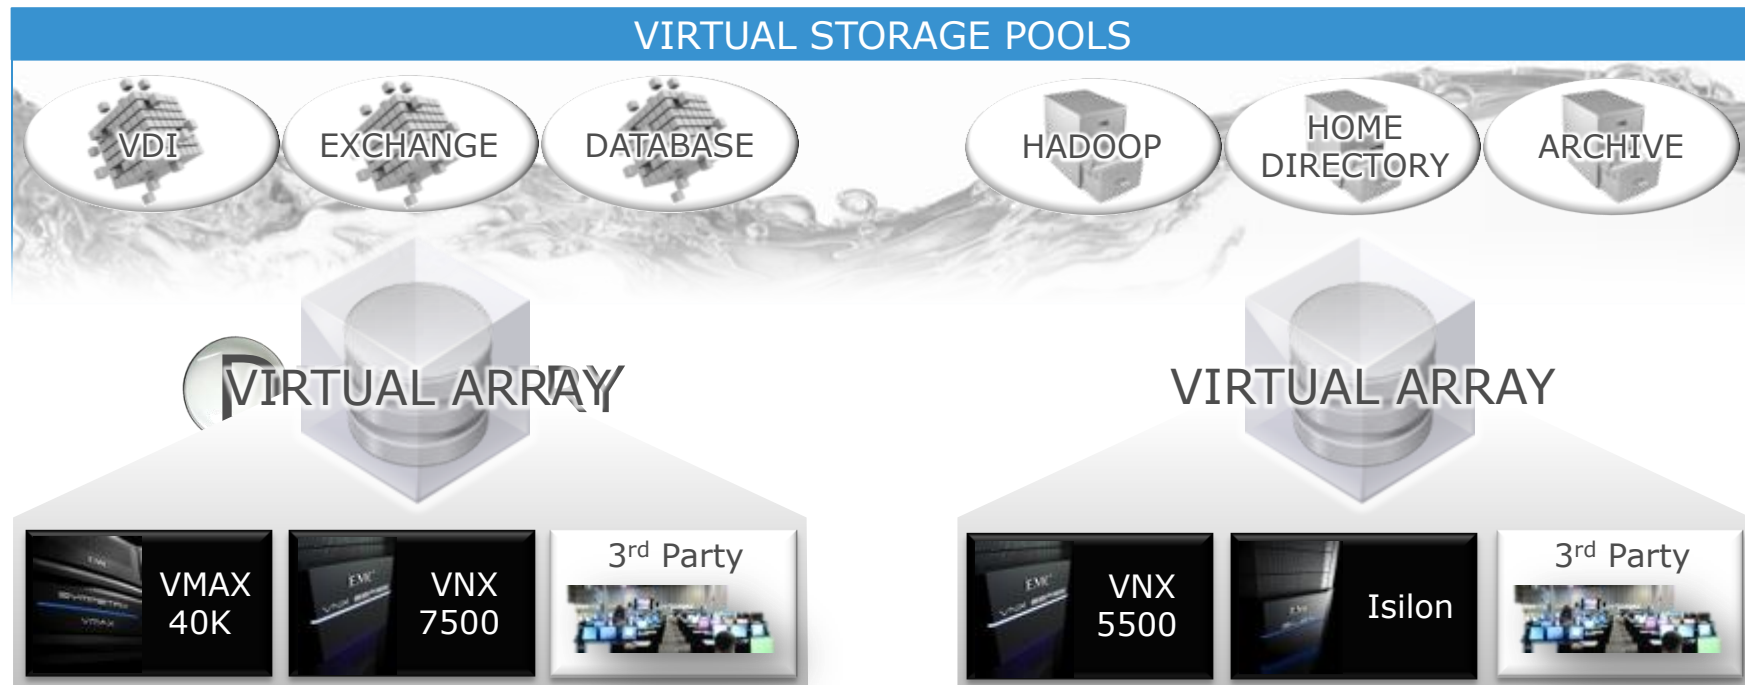

VIRTUALIZE EVERYTHING
COMPROMISE NOTHING

EMC ViPR, Software-Defined Storage

Software Control Plane AND Data Plane

EMC ViPR Platform

ViPR Data Services

ViPR Controller

EMC²

EMC ViPR, Software-Defined Storage

Control Plane : The EMC ViPR Controller

ViPR Controller: Provisioning

Step 1 : Discover Physical Storage Arrays

DISCOVERY

ViPR Controller: Provisioning

Step 2 : Create Virtual Storage Arrays & Virtual Storage Pools

ViPR Controller: Self-Service Catalog

Service Catalog

Block Storage For
VMware VDI

Block Storage For
MS Exchange

ORACLE®

Block Storage For
Oracle Databases

File Storage For
Hadoop MapReduce

File Storage For
Windows Home Dirs