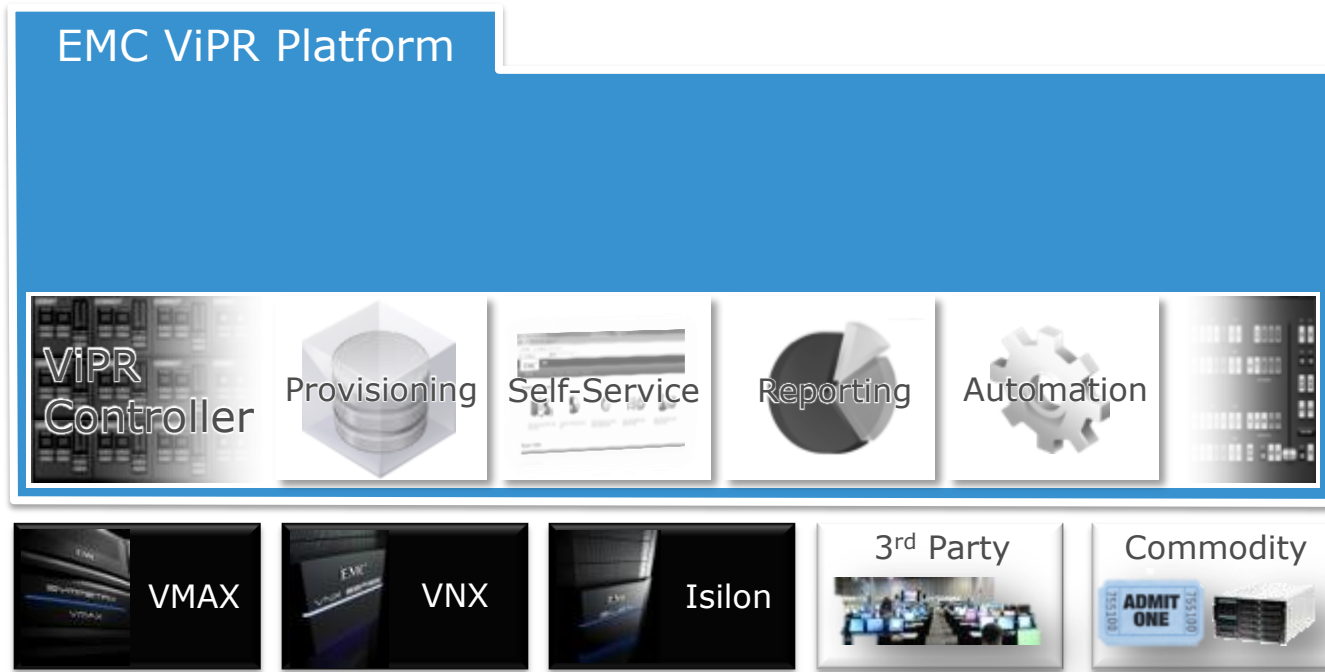

VIRTUALIZE EVERYTHING
COMPROMISE NOTHING

EMC ViPR, Software-Defined Storage

Software Control Plane AND Data Plane

EMC ViPR Platform

ViPR Data Services

ViPR Controller

EMC²

EMC ViPR, Software-Defined Storage

Control Plane : The EMC ViPR Controller

ViPR Controller: Provisioning

Step 1 : Discover Physical Storage Arrays

DISCOVERY

ViPR Controller: Provisioning

Step 2 : Create Virtual Storage Arrays & Virtual Storage Pools