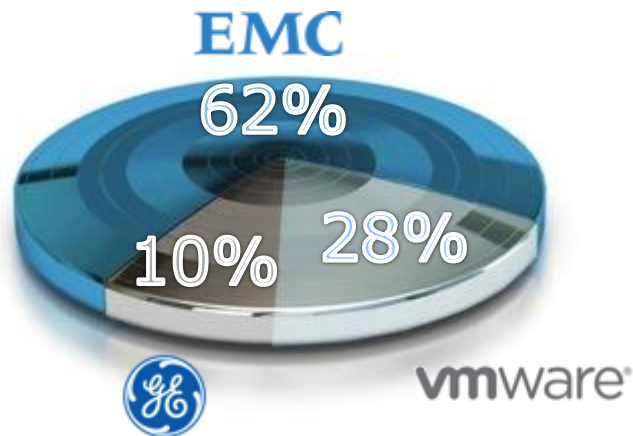

Public

Social, Video Data

Introducing Pivotal

Pivotal

PLATFORM FOR NEXT GENERATION
CLOUD & BIG / FAST DATA
APPLICATIONS

1250
EMPLOYEES

~\$300M

IN 2013 REVENUE

EMC²

Open Architecture Provides Choice

Private, Virtual Private & Public Cloud Deployment Options

Private Cloud

Virtual
Private Cloud

Public Cloud

Completing The Portfolio

Pivotal