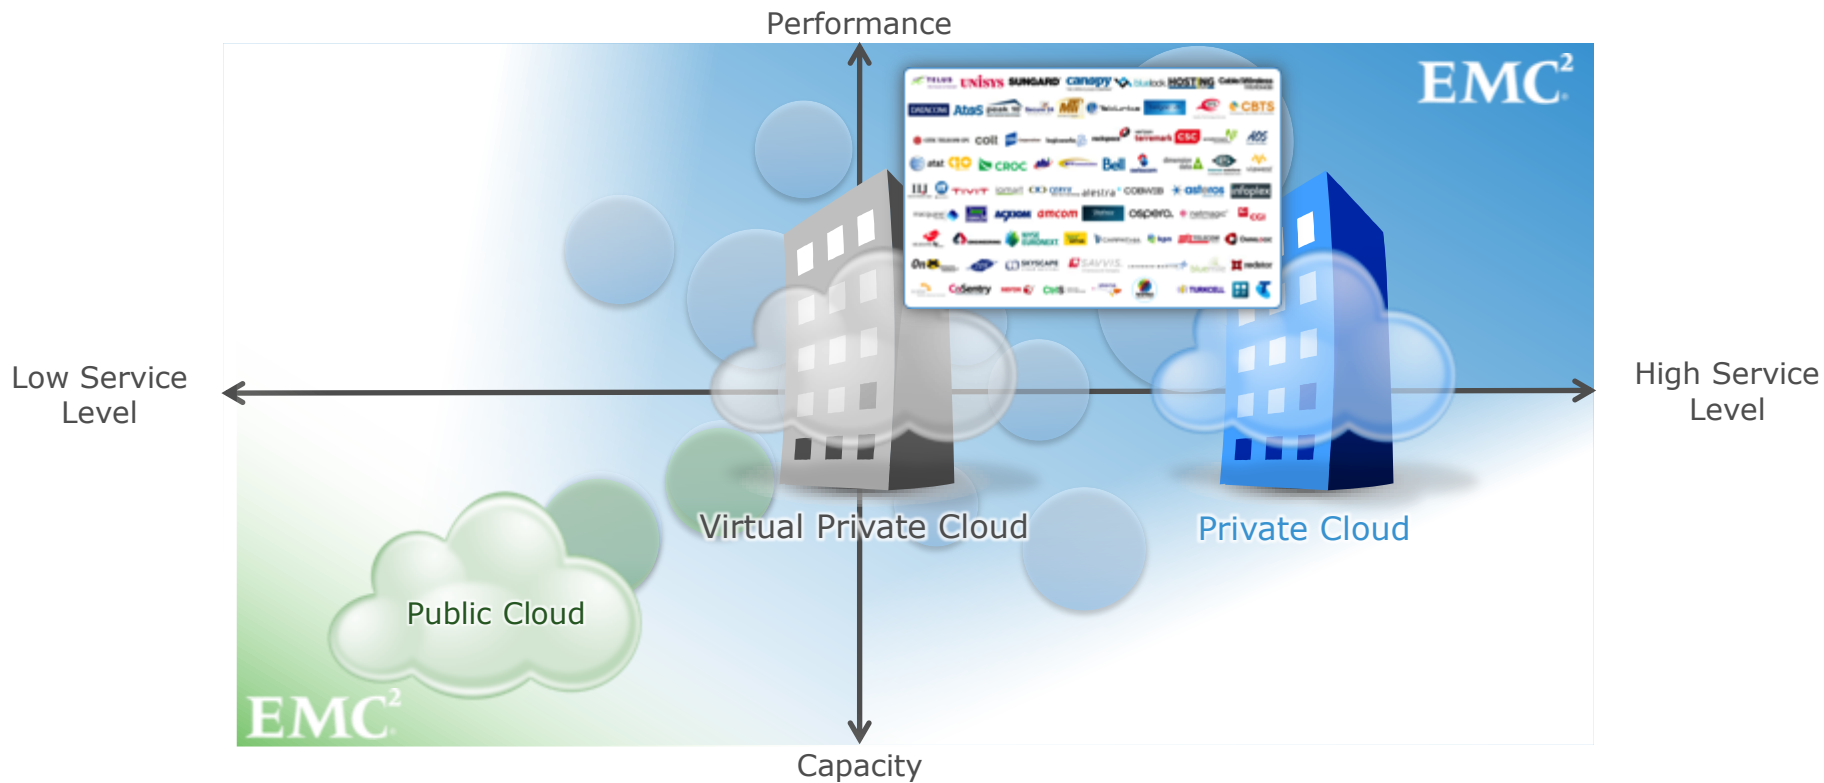

Next Generation Cloud & Big / Fast Data Apps

GEMFIRE

Content, Process & Collaboration Apps

EMC

vmware

The Software-Defined Data Center

EMC

Information Infrastructure

EMC²

Workloads Will Drive Storage Innovation

Workloads Will Drive Storage Innovation

Our Strategy: Best Of Breed Storage & Backup

Workloads Will Migrate To Clouds

Hybrid Clouds Will Be Pervasive

EMC Software-Defined Storage

VIRTUALIZE EVERYTHING
COMPROMISE NOTHING

EMC ViPR, Software-Defined Storage

Software Control Plane AND Data Plane

EMC ViPR Platform

ViPR Data Services

ViPR Controller

EMC²

EMC ViPR, Software-Defined Storage

Control Plane : The EMC ViPR Controller

ViPR Controller: Provisioning

Step 1 : Discover Physical Storage Arrays

DISCOVERY

ViPR Controller: Provisioning

Step 2 : Create Virtual Storage Arrays & Virtual Storage Pools