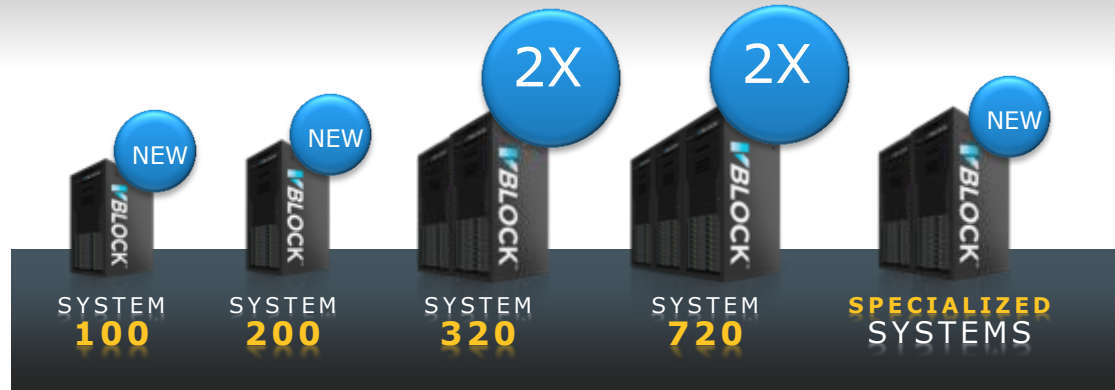

VCE Is The Integrated Systems Leader

Integrated Infrastructure Systems

Source: Gartner - Market Share Analysis: Data Center Hardware Integrated Systems, 1Q11-2Q12, 30 Nov 2012 G00239623; 6 quarters