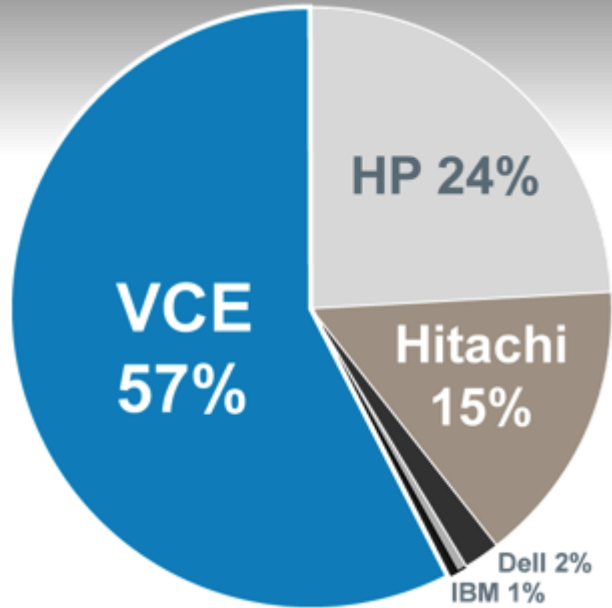

Information Infrastructure

EMC²

VCE Is The Integrated Systems Leader

Integrated Infrastructure Systems

Source: Gartner - Market Share Analysis: Data Center Hardware Integrated Systems, 1Q11-2Q12, 30 Nov 2012 G00239623; 6 quarters